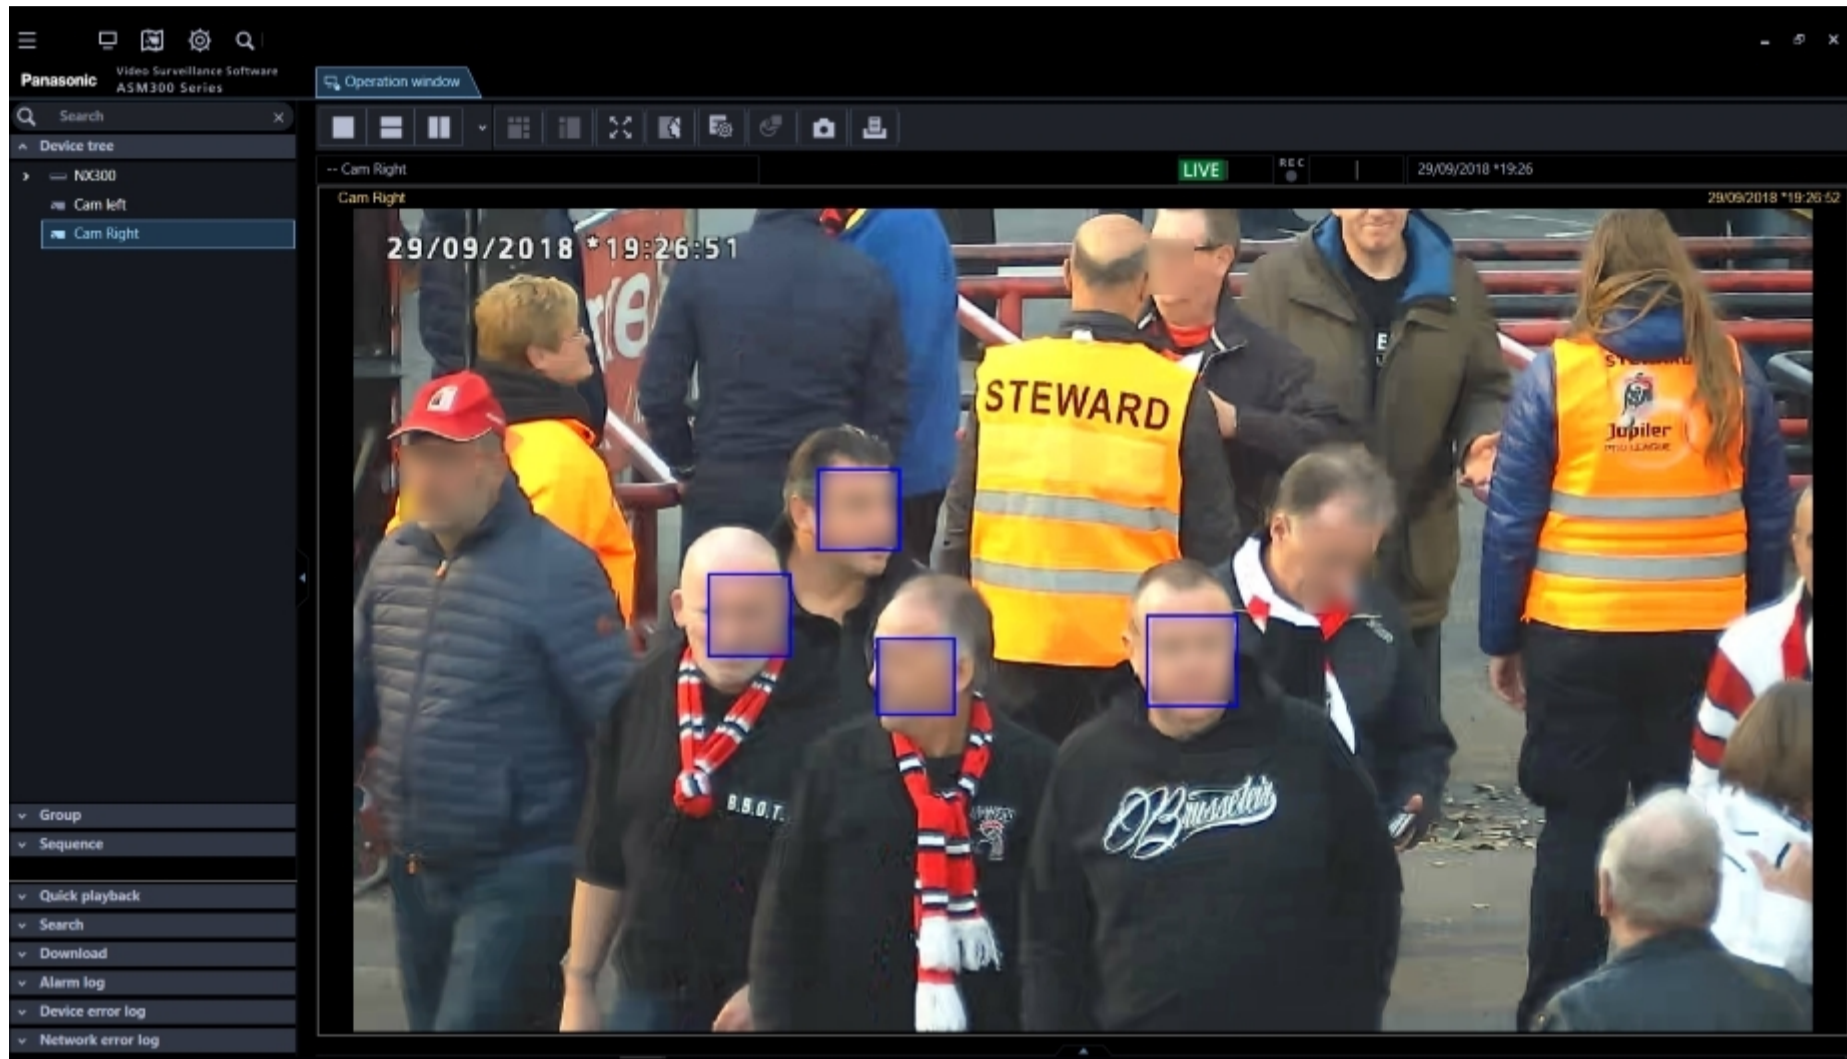

DHI-NVR2208-8P-4KS2
8 Channel 1U 8PoE Lite 4K H.265 Network Video Recorder

[Home](#) > [News](#) > [Case studies](#) > [Hotels, Leisure & Entertainment](#)

Zetes installs turnstiles with Panasonic's facial recognition technology at RWD Molenbeek

[Download PDF version](#)

Season-ticket holders at Belgian football club RWD Molenbeek will soon find it easier to enter the stands at their stadium, thanks to facial recognition technology that is set to be introduced at the turnstiles.

Although the project is still in the test phase, fans ordering their season tickets on-line can already upload an ID photo. This photo will be compared in real time with images taken by two cameras installed in the season-ticket holders' queue at the stadium entrance, allowing supporters to enter much faster. An automatic gate will be installed in early 2019.

Data processing facility

Spectators who have forgotten their paper ticket can still enter the stadium with no problem. Those who haven't uploaded a photo, or who have borrowed an entry ticket, will still have to pass through the conventional gate at the turnstiles. The system was installed by Zetes using Par technology.